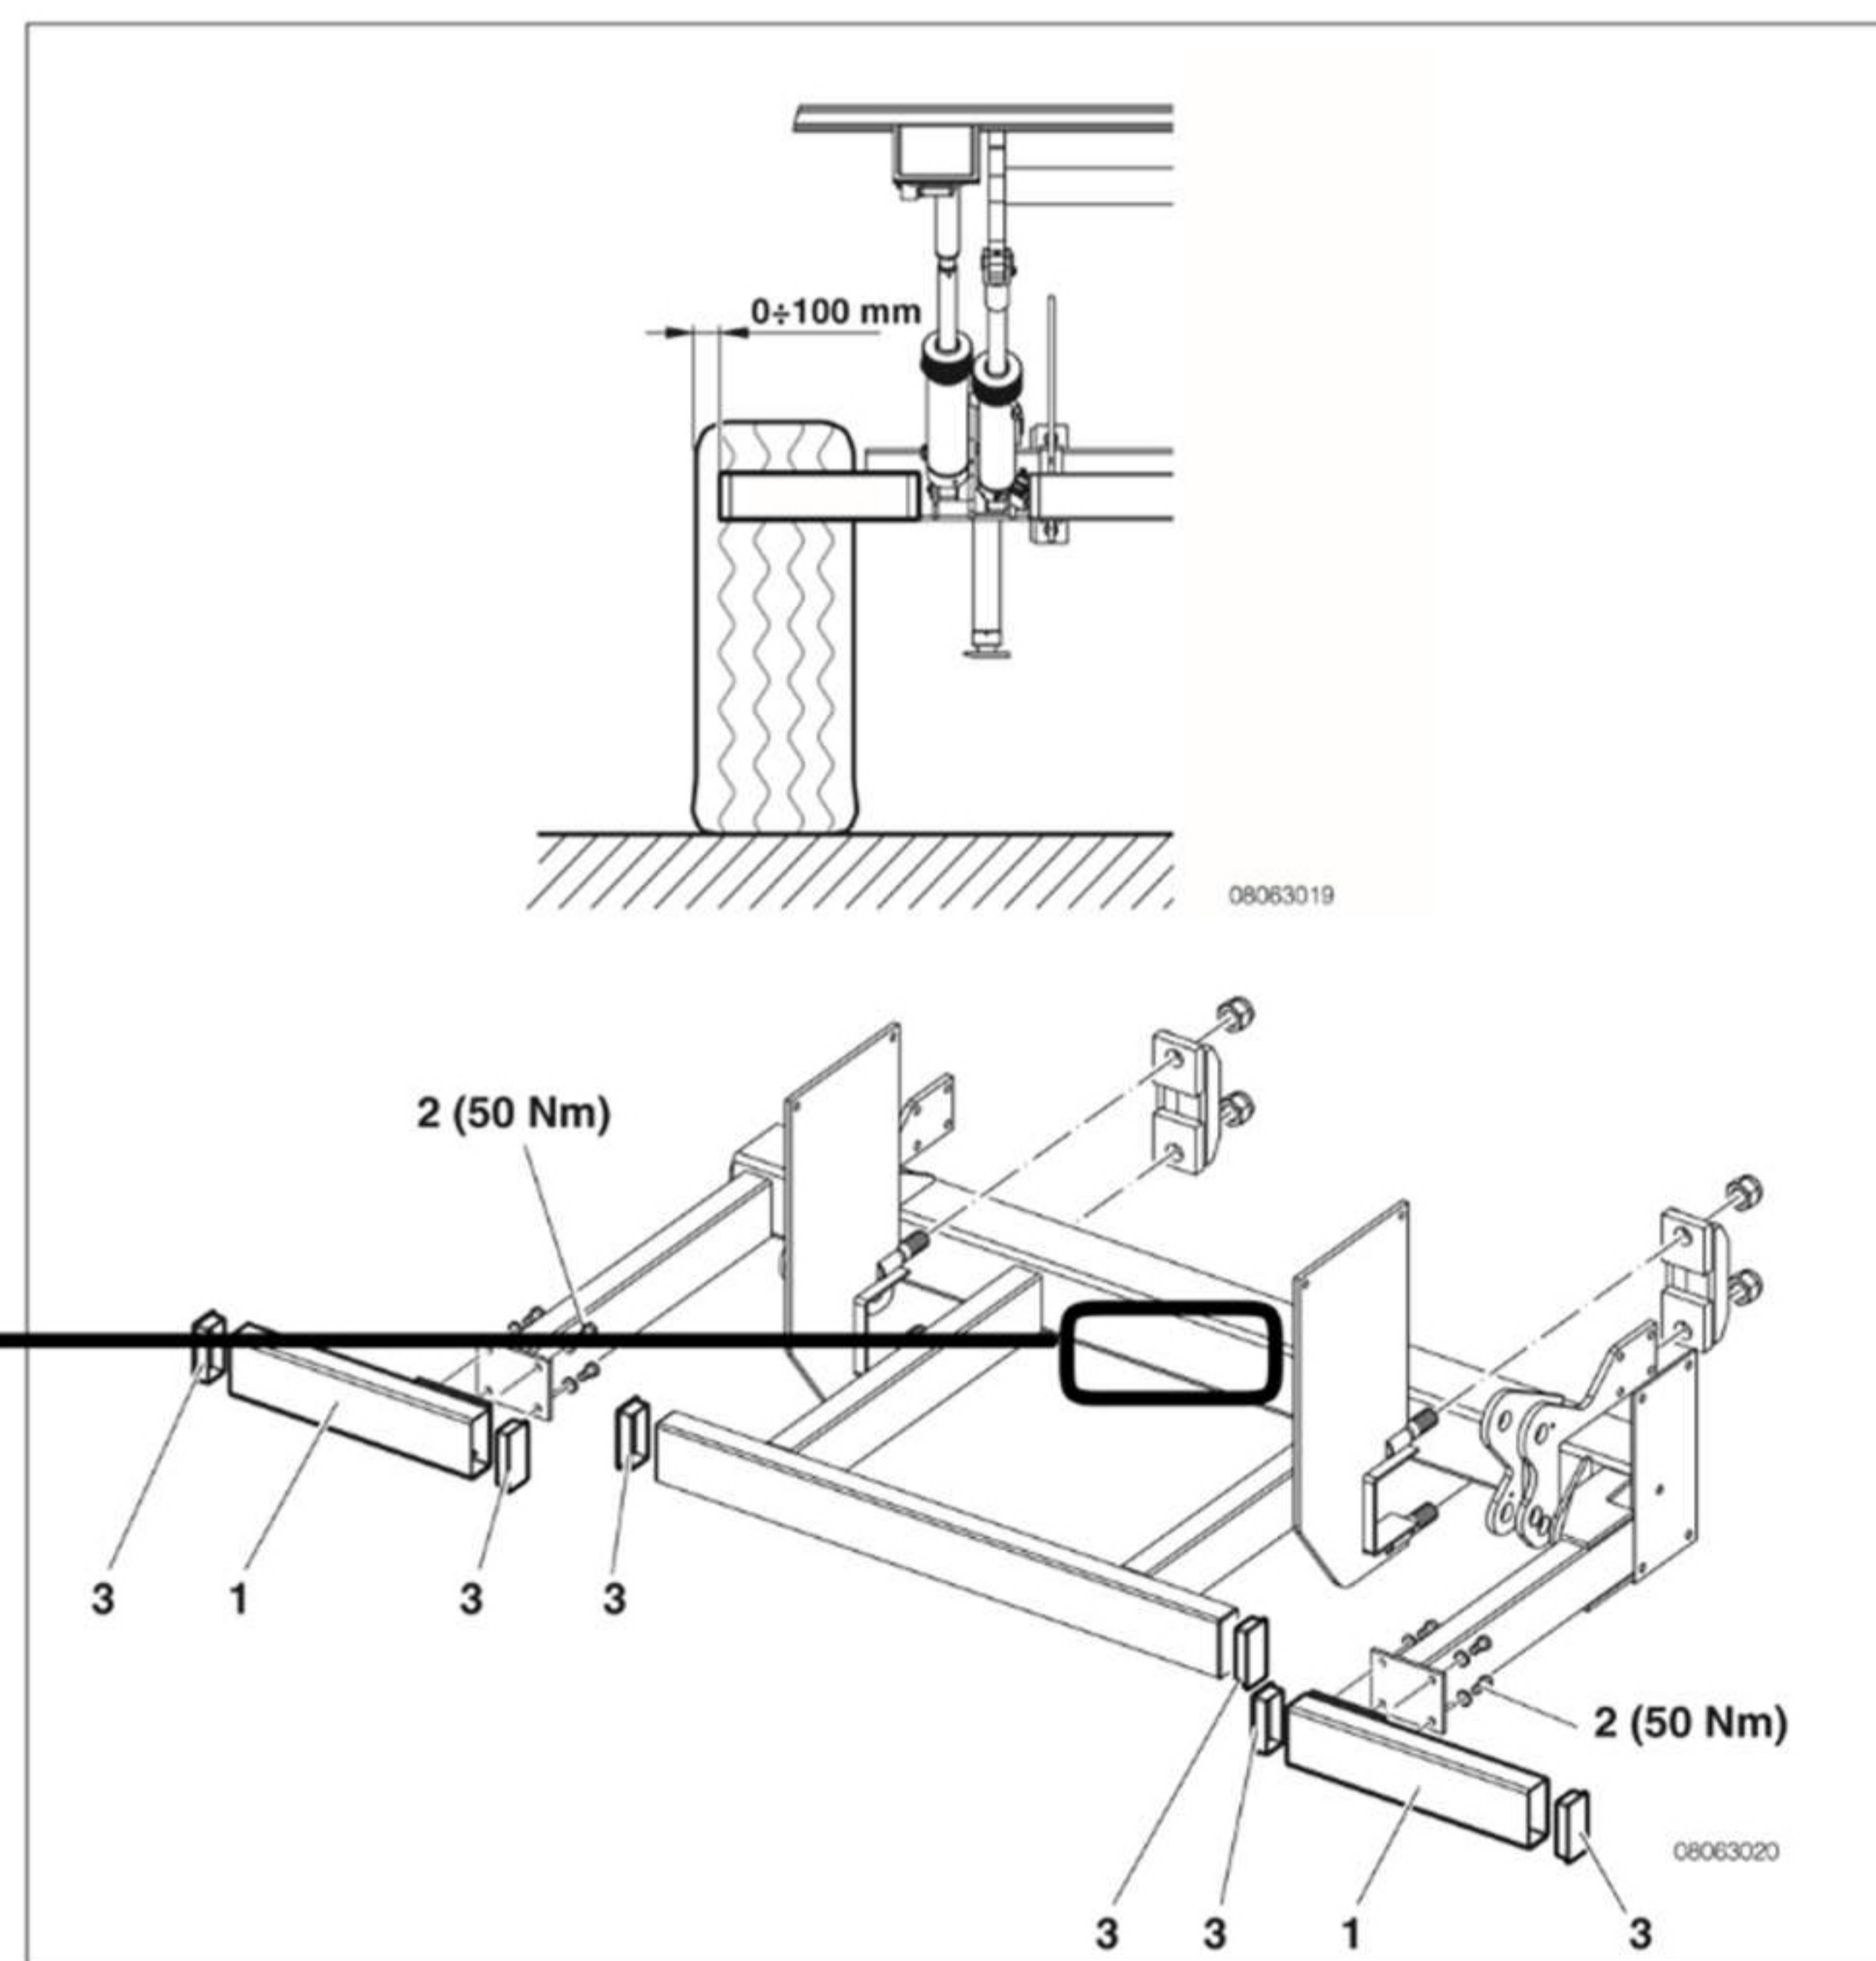

## LIFTGATE IDENTIFICATION

ALL MODELS: I.D. LABEL ON N/S LIFT FRAME ARM OR ADJACENT TO CONTROL BOX

**anteo** 01773 811 366  
 Anteo UK - South Norwiche - Derbyshire - G55 2DY - www.anteo.co.uk

Model :	F3DD20R
Serial No	14110005
Capacity	2000 KG
Year :	2014

### F3 CANTILEVER AND RETRACTABLE LIFTS

8 DIGIT SERIAL NUMBER STAMPED HERE ON MAIN BEAM

### REP TUCKAWAY LIFTS

SILVER LABEL WITH 8 DIGIT SERIAL NUMBER ON TOP OF MAIN BEAM, OPPOSITE SIDE TO POWER PACK

SERIAL NUMBER DESIGNATION - EXAMPLE: **18060375**

**18** – 2018    **06** – JUNE    **0375** – Serial Number for that month